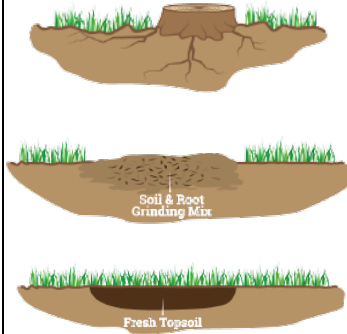

Sebplus PRICELIST

SERVICE		DESCRIPTION	PRICE
GARDEN MAINTENANCE		<p>Lawn mowing, Grass strimming, Lawn edging, hand weeding flower beds, hedge cutting, pruning roses, shaping bushes/shrubs, blowing of leaves.</p> <p>ONE-OFF SEASONAL / GARDEN CLEAN UP</p>	<p>From £30.00 Per gardener up to an hour</p> <p>From £35.00 Per gardener up to an hour</p>
WASTE DISPOSAL		<p>Anything that has come directly from plant material – branches and thinning's, leaf, shrub brush and roots, grass and hay cuttings and non-invasive weeds.</p> <p>½ Jumbo bag of waste (builders bag) Full Jumbo bag of waste (builders bag) Extra Strong 123 Litre bag used for waste and left with client. Full load</p>	<p>£10.00 £20.00 £1.00 each £135.00 per load</p>
LAWN CARE		<p>Spring Fertilization Summer Fertilization Autumn Fertilization Moss Control Weed Control Scarification (minimum charge £108.00 on areas smaller than 75m²) Aeration (minimum charge £63.75 on areas smaller than 75m²) Pest Control Disease Control LAWN CARE PLAN AVAILABLE</p>	<p>£0.34 per m² £0.36 per m² £0.37 per m² £0.35 per m² £0.44 per m² £1.44 per m² £0.85 per m² £0.94 per m² £1.02 per m² ASK FOR DETAILS</p>

Stump Grinding

Stump grinding is the process of removing tree stumps after felling and is an essential part of the removal process, we can grind all kind of tree stump.

Minimum charge up to 12"/30cm
£60.00 (per stump)
+
£6.00 per inch above 12"